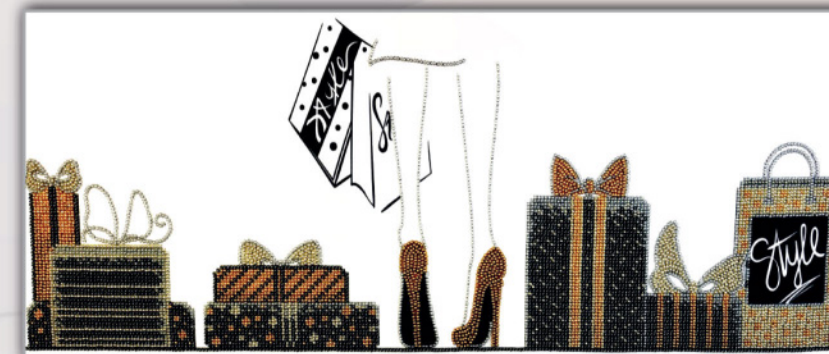

55020 **Golden Fashion** (50x21 cm) Medium