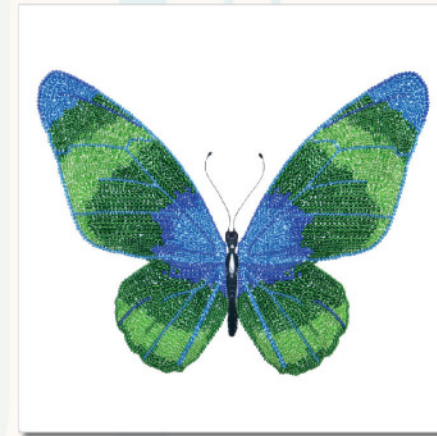

11016 **Green Butterfly** (40x40 cm) **Medium**