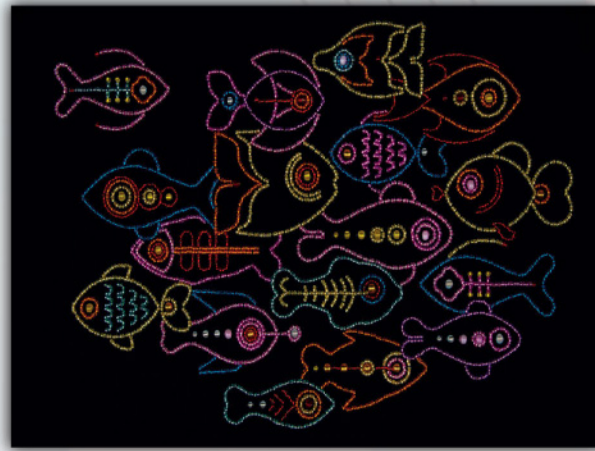

33020 **Love in Red** (25x25 cm)  
Easy

33025 **Love is in the air**  
(25x25 cm)  
Easy

33027 **Love meter** (25x25 cm)  
Easy

33006 **Hamsa** (30x30 cm)  
Medium

55013 **Abstract Flower**  
(40x40 cm) Expert

55014 **Line Fishes** (40x30 cm) Medium

55030 **Rainbow Cloud**  
(44x29 cm) Hard

55046 **Neon Butterflies**  
(30x40 cm) Easy

55008 **Neon Fashion**  
(24x40 cm) Easy

55039 **Woman In Silver**  
(40x40 cm) Medium