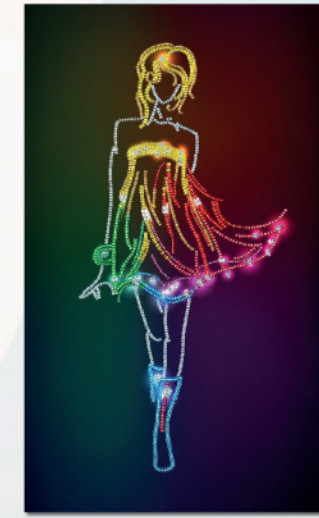

33020 **Love in Red** (25x25 cm)  
Easy

33025 **Love is in the air**  
(25x25 cm)  
Easy

33027 **Love meter** (25x25 cm)  
Easy

33006 **Hamsa** (30x30 cm)  
Medium

55013 **Abstract Flower**  
(40x40 cm) Expert

55014 **Line Fishes** (40x30 cm) Medium

55030 **Rainbow Cloud**  
(44x29 cm) Hard

55046 **Neon Butterflies**  
(30x40 cm) Easy

55008 **Neon Fashion**  
(24x40 cm) Easy

55039 **Woman In Silver**  
(40x40 cm) Medium